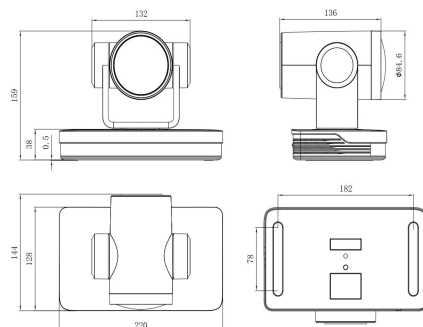

Dimension

Tel: +86-592-5771197 | Fax: +86-592-5788216 | E-mail: sales@rgbink.com

Headquarter: S601 Weiye Building, Torch Hi-Tech Development Zone, Xiamen, Fujian, P.R.C.

Specifications are correct at time of printing and subject to change or alteration without notice.

RGBlink®

www.rgbink.com