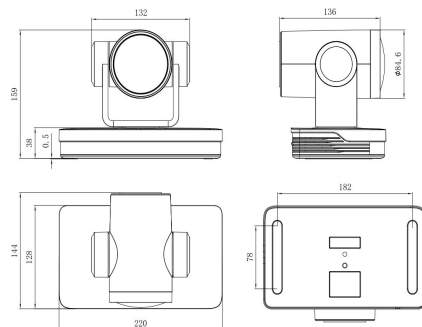

Dimension

Tel: +86-592-5771197 | Fax: +86-592-5788216 | E-mail: sales@rgbink.com

Headquarter: S601 Weiye Building, Torch Hi-Tech Development Zone, Xiamen, Fujian, P.R.C.

Specifications are correct at time of printing and subject to change or alteration without notice.

RGBlink
www.rgbink.com