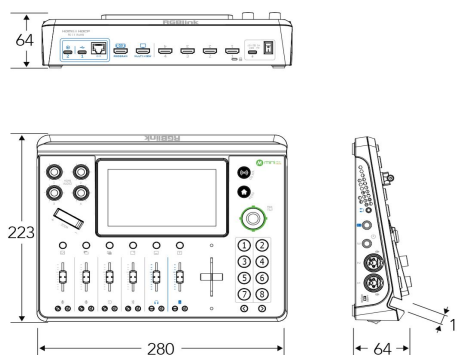

Dimension

Specification

mini series   mini-mx DELTA

Connectors	Input	HDMI 4K	4xHDMI-A	
	Output	HDMI 2K	2xHDMI-A	
		USB (Record)	1xUSB-C	
		USB (Stream)	1xUSB-C	
	Audio	IN	2x6.35mm XLR/TS Jack 1x6.35mm TRS Jack	
	OUT	1x6.35mm TRS Jack 1x3.5mm mini-Jack		
	Communication	LAN	1xRJ45	
	Power	Power Supply	1xUSB-C	
Performance	Input Resolutions	SMPTE	720p@50/60 | 1080i@50 | 1080p@23.98/24.97/50/59.94/60	
		VESA	1024x768@60 | 1280x720@60 | 1280x768@60 | 1280x800@60 | 1280x1024@60 | 1360x768@60 | 1366x768@60 | 1440x900@60 | 1600x1200@60 | 1680x1050@60 | 1920x1080@60 | 1920x1200@60 | 3840x2160@60 | 4096x2160@60	
	Output Resolutions	SMPTE	720p@50/60 | 1080p@23.98/24.97/50/59.94/60	
		VESA	1024x768@60 | 1280x720@50/60 | 1280x768@60 | 1280x1024@60 | 1360x768@60 | 1920x1080@60	
	Video	Video Formats	HDMI 2.0 | HDCP 2.2	
		Color Space	RGB 8bit	
		Video Sampling	4:4:4 YUV	
		Video Latency	<4 frames	
	Audio	Line In Delay	up to 8 frames	
		Audio Format	HDMI	Linear PCM, 24 bits/48 kHz, 2 ch
		USB	Linear PCM, 16 bits/48 kHz, 2 ch	
Record/Storage	Record Formats	MP4 | WAV		
	Disk Formats	FAT32(≤32 GB) | exFAT(64GB~2T)		
Power	Supported Standards	HDMI	2.0	
		USB	3.0	
	Compatibility	USB Power Delivery (PD) 3.0		
	Supported Cables	Certified USB PD Aware		
	Input Voltage	Type-C 12V/3A		
	Maximum Power	36W		
Environment	Temperature	0°C~45°C		
	Humidity	10%~85% RH		
Physical	Net Weight	1.48kg		
	Packaged Weight	2.80kg		
	Net Dimension	280.0mm × 222.6mm × 63.5mm		
	Packaged Dimension	332.0mm × 238.5mm × 109.0mm		

* RTMP Encoding, NDI Encoding and NDI Decoding cannot be enabled simultaneously.

Order Codes

Order Codes	Item
230-0004-02-0	mini-mx DELTA

Contact us

Tel: +86-592-5771197
Fax: +86-592-5788216
E-mail: sales@rgblink.com
Headquarter: Room 601A, No. 37-3 Banshang community, Building 3,
Xinke Plaza, Torch Hi-Tech Industrial Development Zone, Xiamen, China

RGBlink
www.rgblink.com