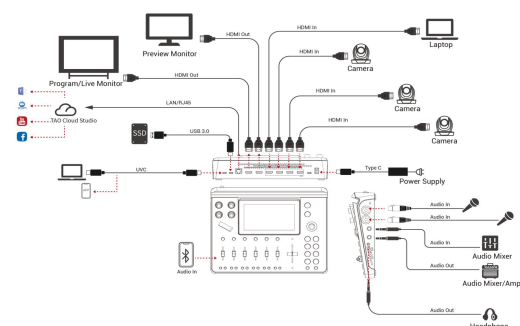

Key Features

- 4K multi-channel streaming video mixer
- 2K NDI | HX2 encoding or decoding optional
- Built-in 5.5 inch touch screen for menu operation
- Quad HDMI 2.0 inputs, resolutions up to 4K@60
- Dual HDMI 1.3 outputs for monitoring of multi-window PVW and PGM
- Dual MIC in, one Line-in, one Bluetooth in, dual audio out
- Mix for HDMI embedded and external audio
- One-key recording. Recording capacity of hard drive is up to 2T
- Support simultaneous streaming to 2 live streaming platforms via RTMP(S)

- Support multi-layer overlay, layer scaling and cropping
- 15 switching effect modes
- 5-direction joystick for controlling up to 4 PTZ cameras
- Save and store up to 16 scene presets. One-click for preset recall
- Support web control, compatible with mobile devices and computers, compatible with multiple operating systems
- Support Chroma Key
- One-key quick switch between portrait and landscape screen

Application