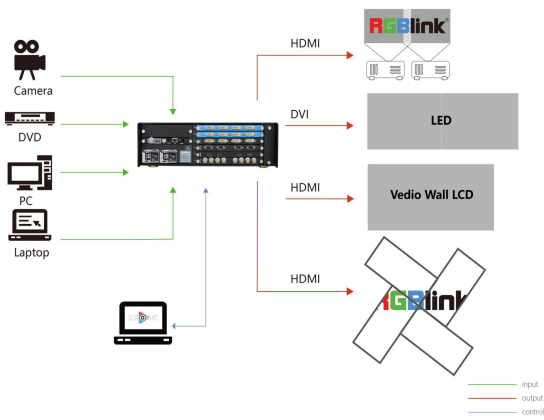

## Application

## Key Features

- Support for HDR
- Modular Design throughout for input and output
- Hot swap input and output modules
- 4K@60 inputs compatible including HDMI 2.0, DisplayPort1.2
- Up to 12G-SDI Input option
- 4K/2K EDID Management
- Multiple operation modes
- Support for 3D signal
- Control via XPOSE and T series consoles
- Redundant hot swap PSU option

## Order Codes

Product Code	Item
310-1003-11-0	X3p
310-0003-16-0	X3e
310-0003-01-0	X3 Touch
310-0003-15-0	X3
190-0003-01-0	Quad DVI Input Module
190-0003-05-0	Quad 2K@60 HDMI Input Module
190-0003-06-0	Quad CVBS (Backup) Input Module
190-0003-11-0	4K@30 Input Module (Choose one of three signals)
190-0003-14-0	Quad 3G SDI Input/Loop Module
190-0003-15-0	4K@60 Input Module (Choose one of four signals)
190-0003-17-0	12G SDI Input Module (single 12G-SDI, dual 6G-SDI, quad 3G-SDI)
190-0003-18-0	Quad HDBaseT Input Module

- \* 1. X3p: Standard with 2 x H.264 streaming output module
- 2. X3e: All modules are configurable except 4K input & output modules(12G-SDI and HDMI 2.0)
- 3. X3 Touch: Standard with touch panel
- 4. X3: All modules are configurable except SDI output modules